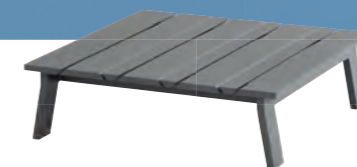

SOFIA 90795
platform coffee table • matt carbon
h:25 w:85 d:85