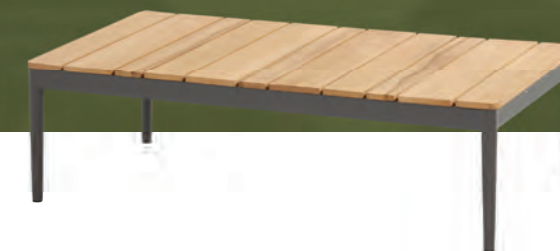

CANTORI 91005
coffee table teak • matt carbon
h:35 w:120 d:65